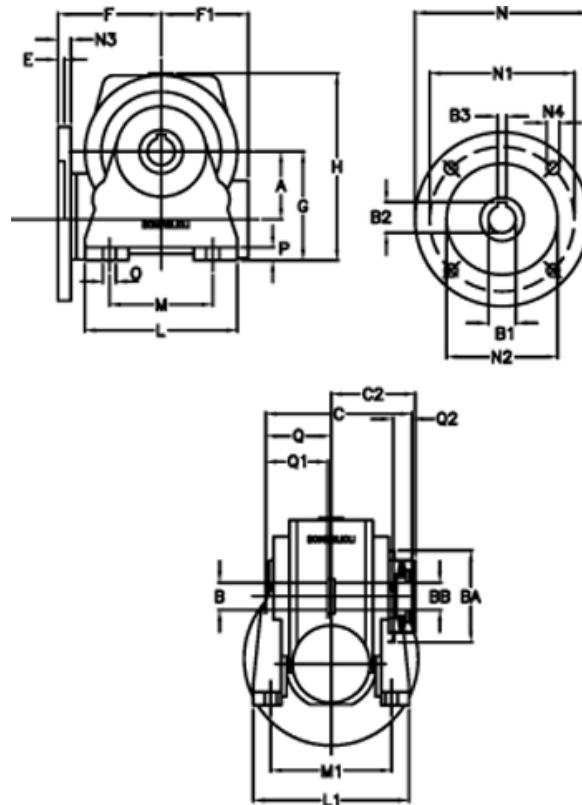

# Data Sheet

Article number: 390204902412236

Description: Worm Gear with Torque Limiter  
VF 49-L2-N-24 P63B5

## Measures

a = 49.50	C2 = 63,5	L1 = 124	O = 8.5
B = 25	Description = VF 49N-xx-63B5	m = 63	P = 12
B1 E7 = 11	E = 3.0	M1 = 98.5	Q = 51.0
B2 = 12.8	F = 70	N = 140	Q1 = 41
B3 H9 = 4	F1 = 63	N1 = 115	Q2 = 15
BA = 63	g = 82	N2 = 95	
BB H7 = 14	H = 138.0	N3 = 10.5	
C = 105	L = 110	N4 = 9,5	